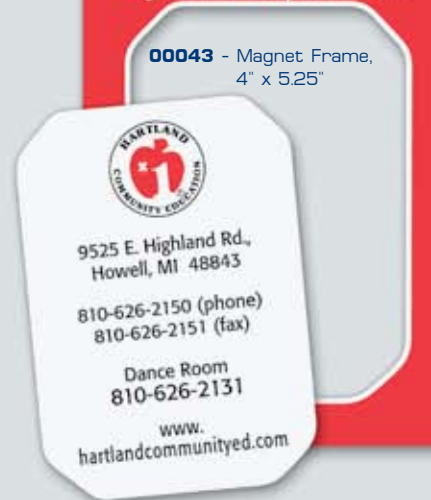

MAGNETS

- Low Prices!
- Wide Selection!
- Ships on time, or it's FREE!

12864 - Full Color Tear-off Magnet

19326 - Schedule Magnet, 4" x 7"

Die Cut Shape Magnets
11467C - Telephone
11396D - Automobile

00038 - Rectangle Magnet, 2.5" x 3"

23142 - Word Puzzle Magnet

Dynamic Expressions

00043 - Magnet Frame, 4" x 5.25"

Now Lower Price!

Full Color Business Card Magnets

Measures 2" x 3 1/2".

Item	Price includes Full Color Imprint				
	250	500	1000	2500	5000
44500 2" x 3 1/2"	.44	.24	.22	.15	.11

(3A2C)

FREE Setup

Imprinting: price includes full color imprint on white. Neon and metallic imprint colors are not available. Please supply digital art to avoid art charges.

Production time: 5 working days